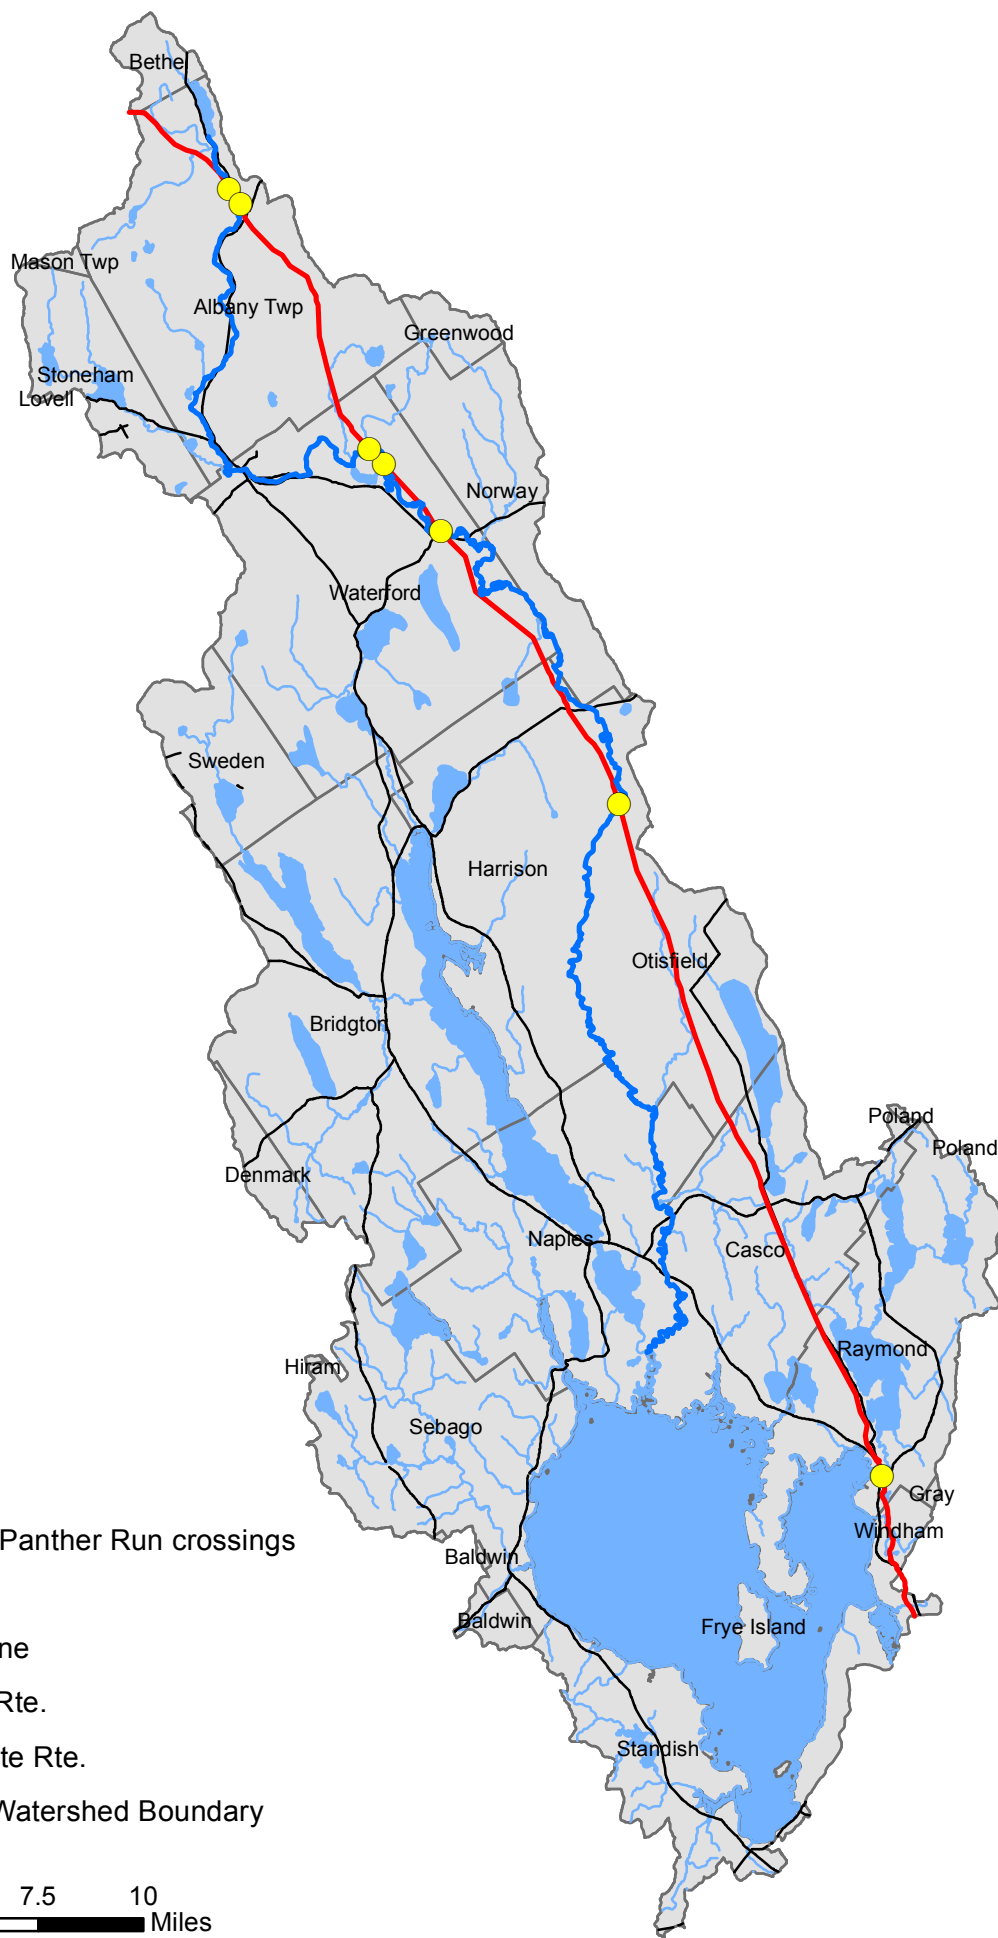

# Portland Pipeline in the Sebago Lake Watershed

## Legend

-  Pipeline CR & Panther Run crossings
-  Crooked River
-  Portland Pipeline
-  Primary State Rte.
-  Secondary State Rte.
-  Sebago Lake Watershed Boundary