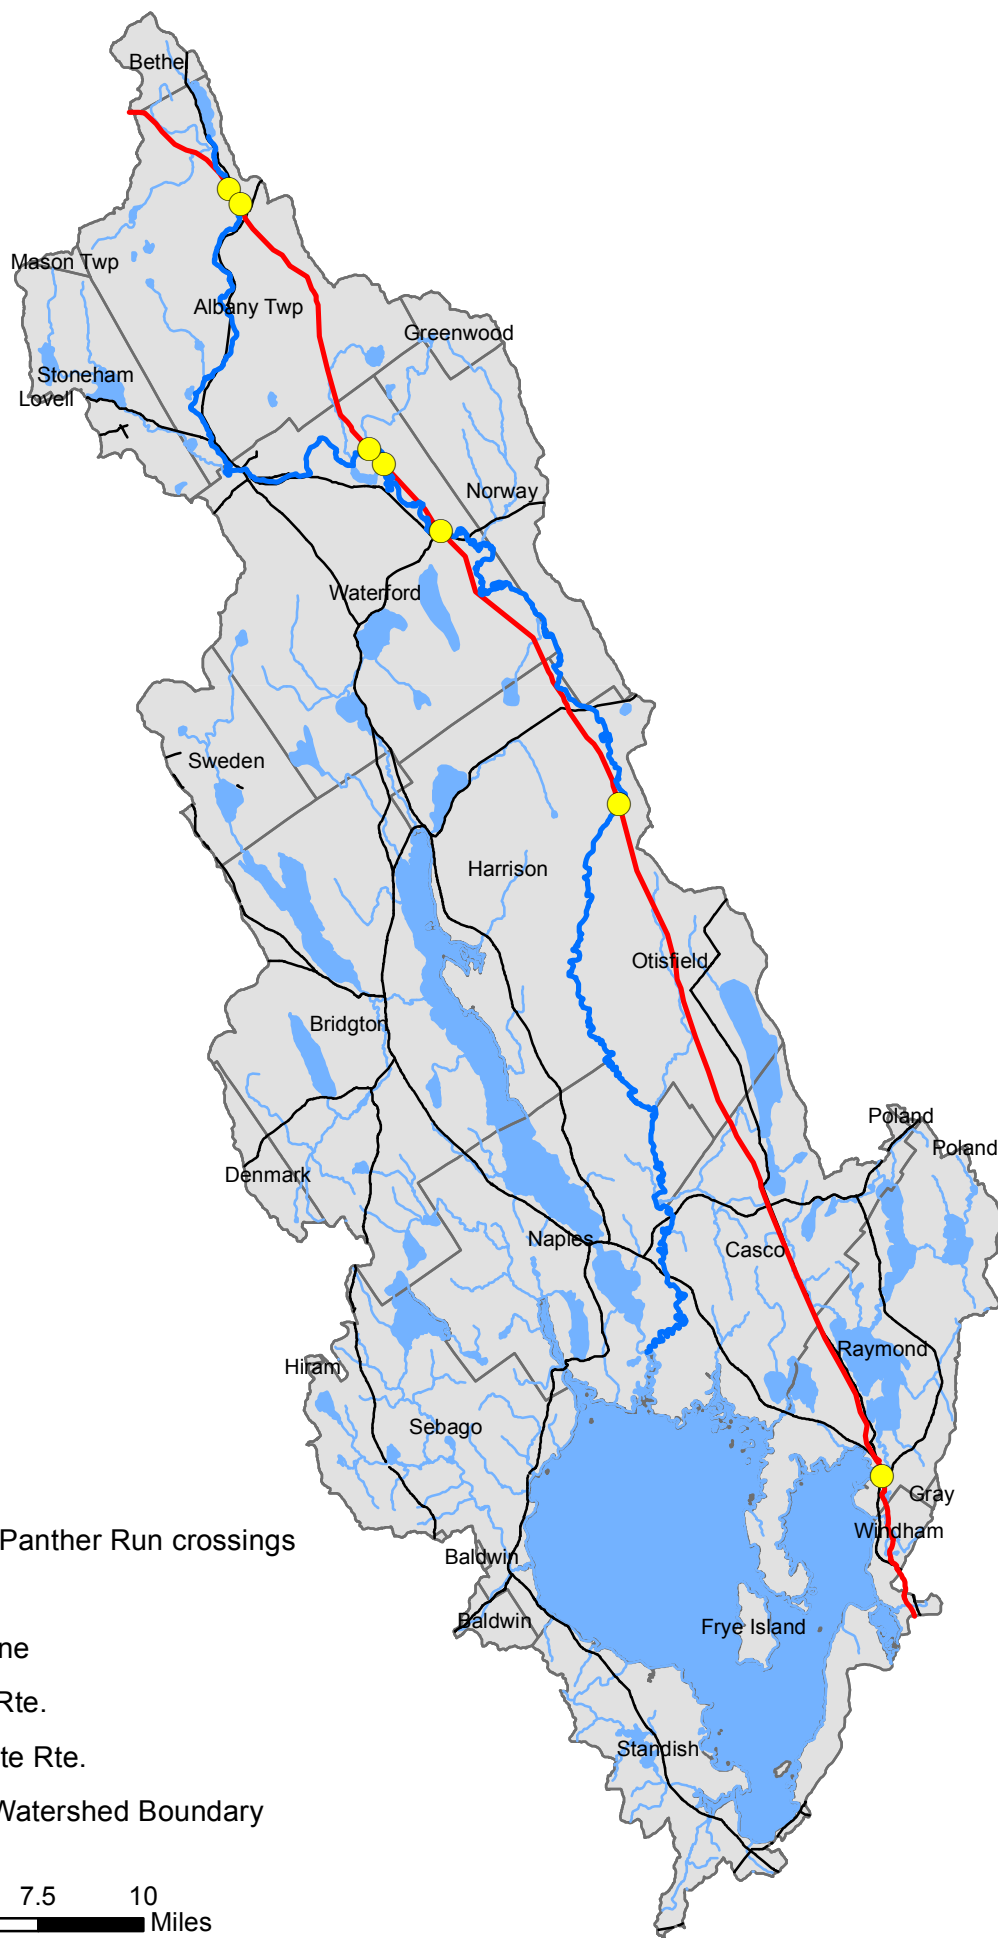

Portland Pipeline in the Sebago Lake Watershed

Legend

-  Pipeline CR & Panther Run crossings
-  Crooked River
-  Portland Pipeline
-  Primary State Rte.
-  Secondary State Rte.
-  Sebago Lake Watershed Boundary